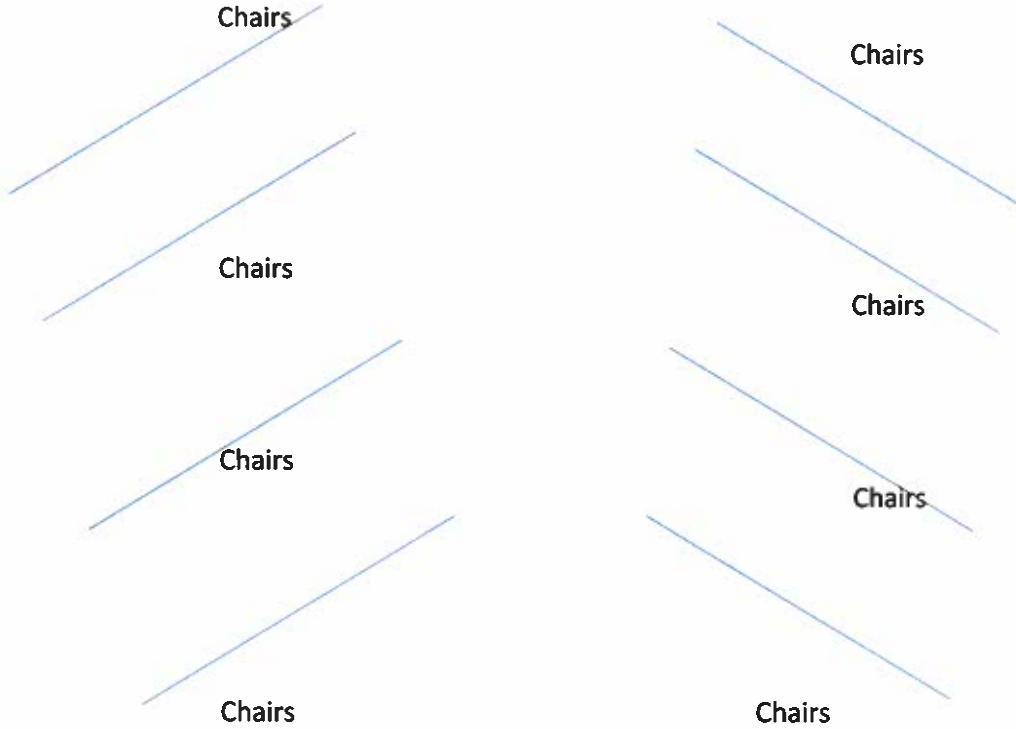

TV/Computer Screen

**TABLE NEEDED FOR PIZZA LUNCH WITH
PITCHERS OF WATER AND CUPS
NAPKINS, PLATES, FORKS AND KNIVES**

ROOM SET UP FOR THE SUPT. ADVISORY COMMITTEE MEETINGS IN THE COMMUNITY ROOM

Blue lines represent tables – six chairs needed per table